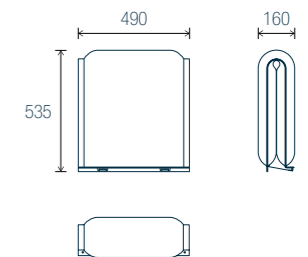

◀ **Fixed legs**

◀ **Curved lines**
Seat and structure

▶ **Castors at the front**

▶ **Armrests**
(Sold in sets of 2)

◀ **Piping trim**
Seat and backrest

◀ **Partitions with headrest**

Lounge version - Seat height 453 mm

4 fixed legs

2 fixed legs + 2 castors

Restaurant version - Seat height 517 mm

4 fixed legs

Options

Partitions

Armrests

Fabrics - Seat and backrest