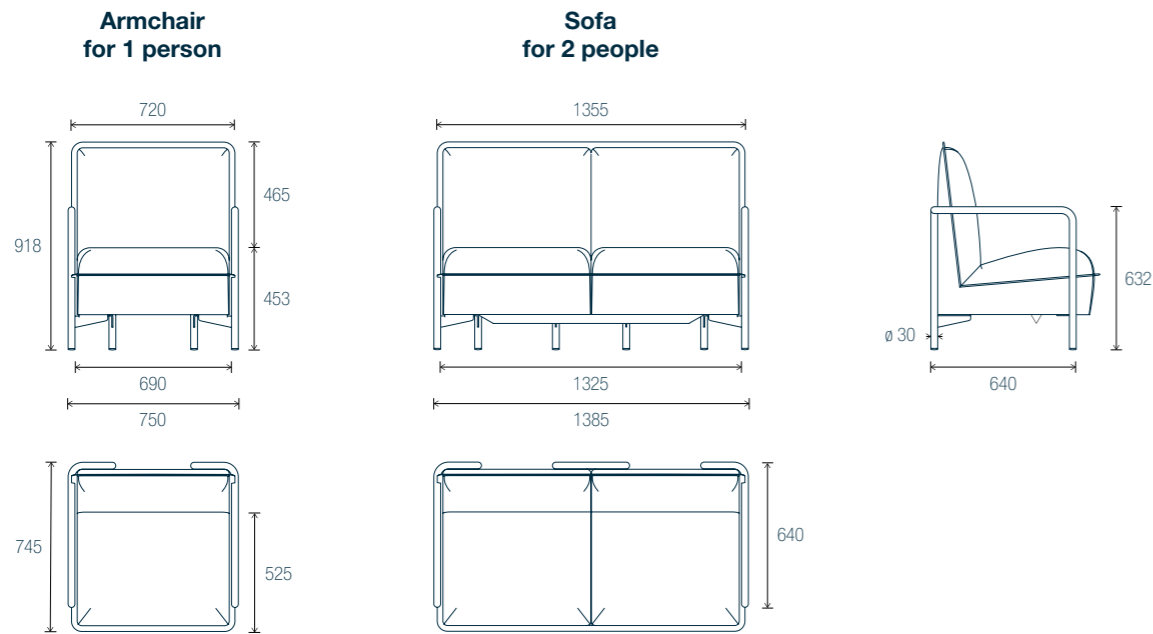

Focus

With the optional partitions, ANOUK creates a quiet corner for focused work

Eat

Combine the sofas and chairs to create pleasant dining areas, with optional partitions for privacy

Get creative with your space!

◀ **Fixed legs**

◀ **Curved lines**
Seat and structure

▶ **Castors at the front**

▶ **Armrests**
(Sold in sets of 2)

◀ **Piping trim**
Seat and backrest

◀ **Partitions with headrest**

Lounge version - Seat height 453 mm

4 fixed legs

2 fixed legs + 2 castors

Restaurant version - Seat height 517 mm

4 fixed legs

Options

Partitions

Armrests

Fabrics - Seat and backrest