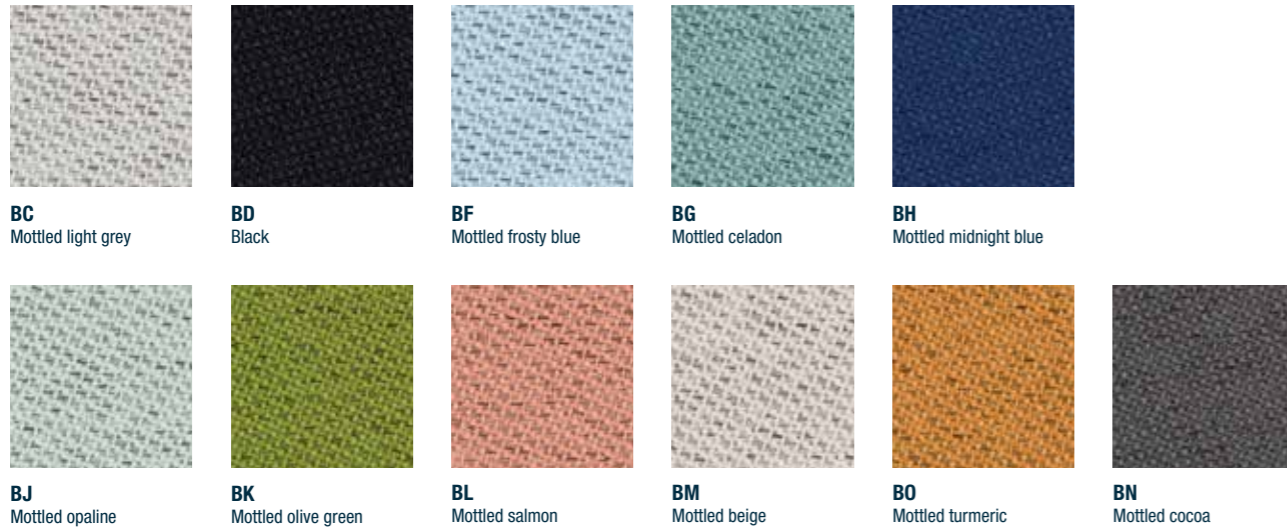

Fabrics - Seat and backrest

Chili - Cat. B - 100% flame-retardant post-consumer recycled polyester FR (FR: Fire retardant - Inside fibres)