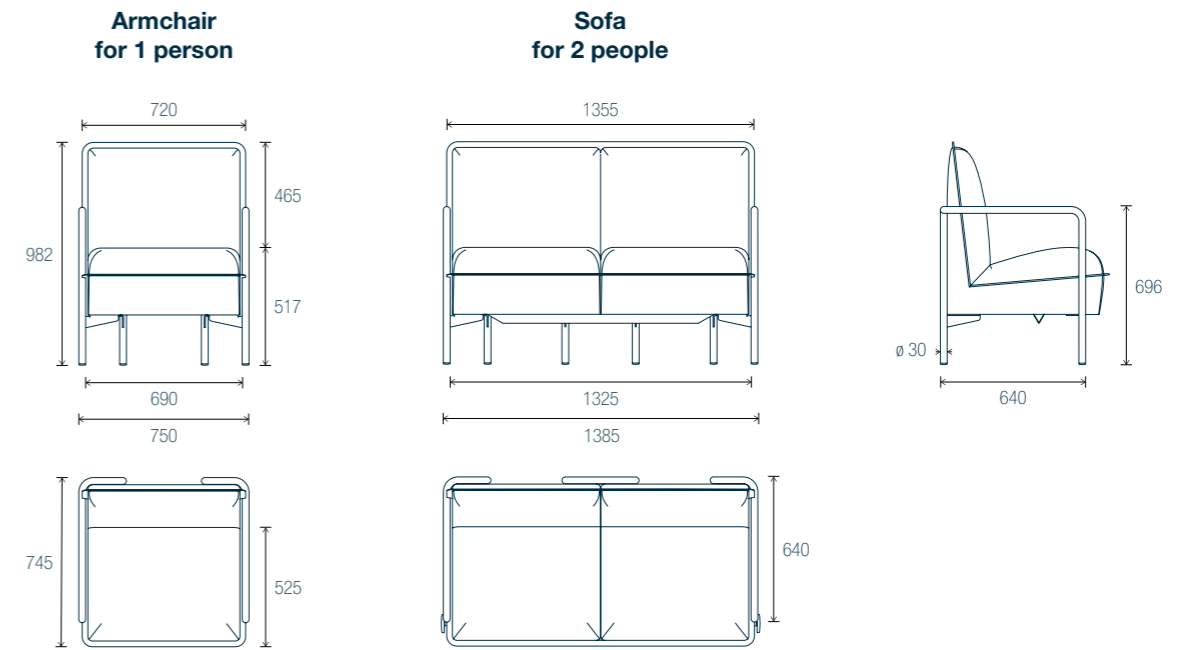

◀ **Fixed legs**

◀ **Curved lines**
Seat and structure

▶ **Castors at the front**

▶ **Armrests**
(Sold in sets of 2)

◀ **Piping trim**
Seat and backrest

◀ **Partitions with headrest**

Lounge version - Seat height 453 mm

4 fixed legs

2 fixed legs + 2 castors

Restaurant version - Seat height 517 mm

4 fixed legs

Options

Partitions

Armrests

Fabrics - Seat and backrest