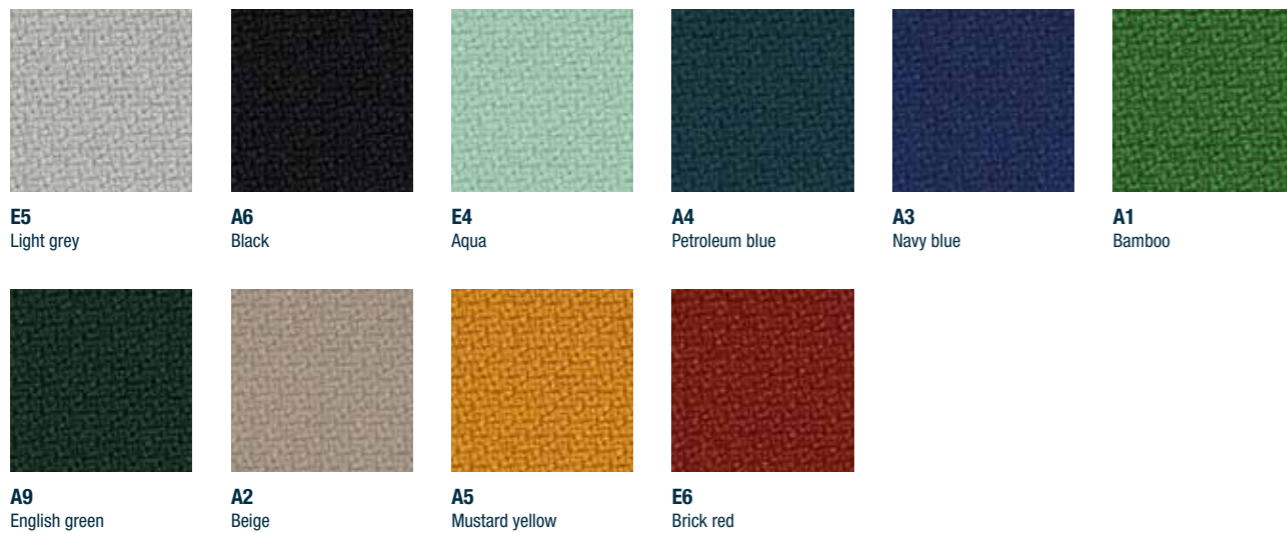

Step - Cat. B - 100% Trevira® CS