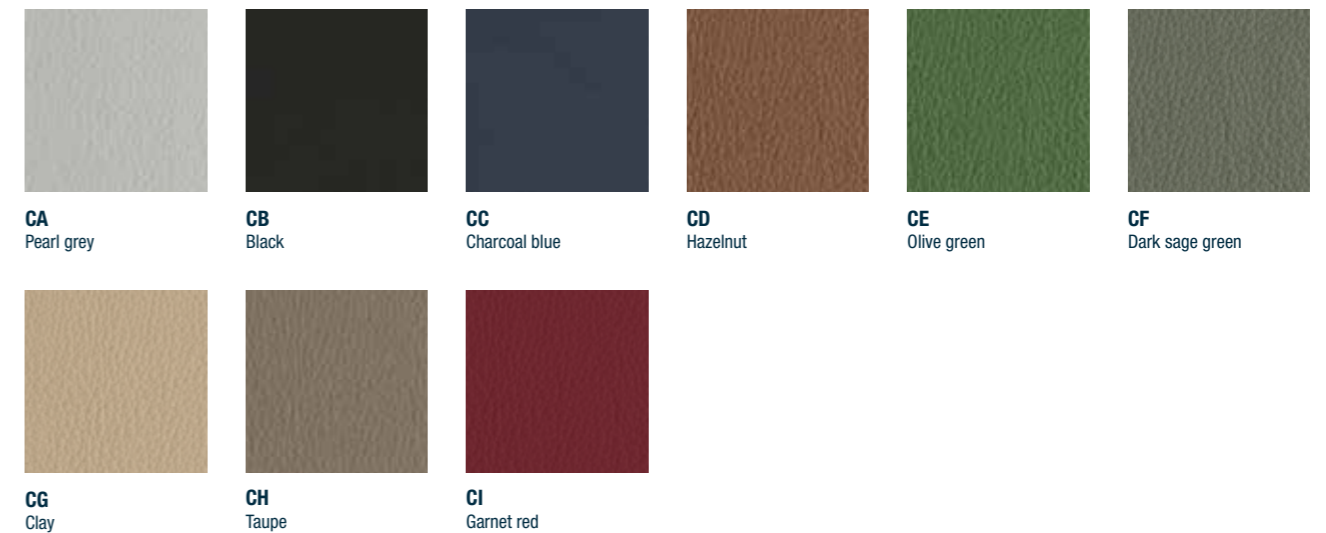

Secret - Cat. C - 76% PVC - 22% PES - 2% PU - Antibacterial protection

Fabrics - Seat and backrest

Fenice - Cat. D - 75% wool 25% PA

DA
Mottled light grey

DB
Mottled graphite grey

CQ
Black

CJ
Mottled light blue

DC
Mottled dark blue

DF
Mottled celadon

DG
Mottled dark green

DH
Powder pink

DZ
Dark sienna

DD
Mottled cocoa

DI
Mottled turmeric

DE
Mottled olive green