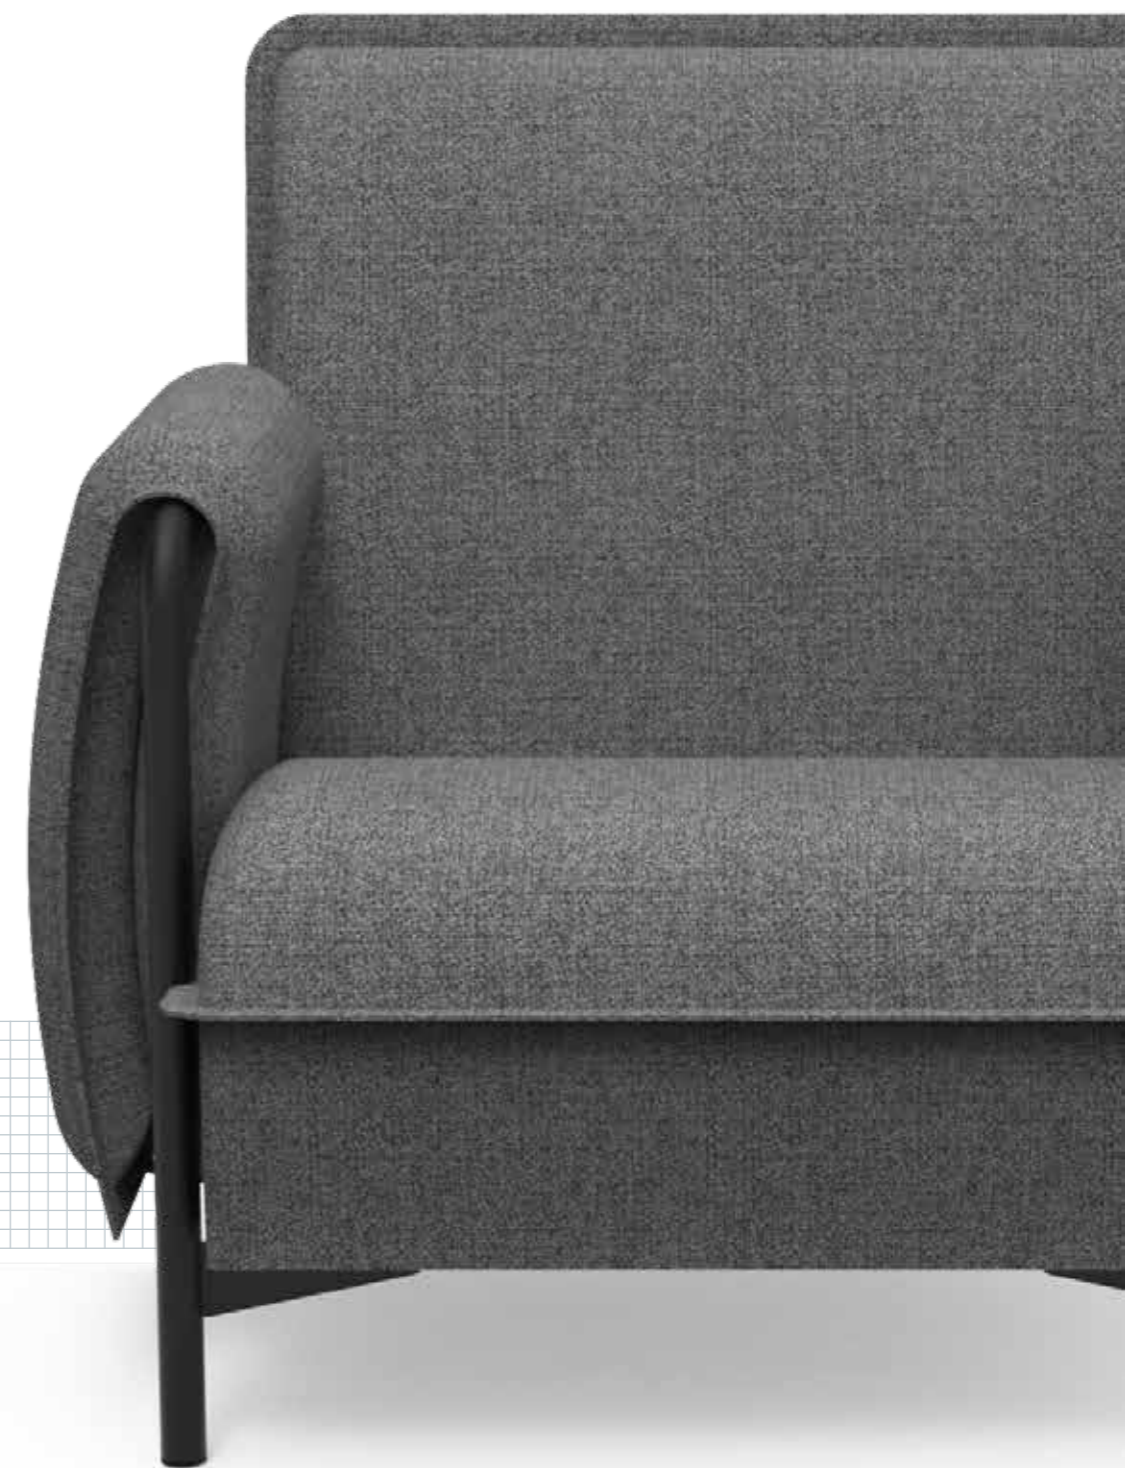

Anouk

The perfect blend of comfort and mobility

Inspired by the comfort of club chairs, our ANOUK chairs and sofas have a soft, enveloping design.

The seats have a steel base, and optional armrests and partitions can be added as required. The clever design makes this a versatile choice for reception areas, quiet zones, dining areas and informal meeting spaces.

To cater for agile workspaces, mobile versions with castors are also available.

More than just a seating solution, our ANOUK chairs and sofas shape and structure workspaces with style and elegance.