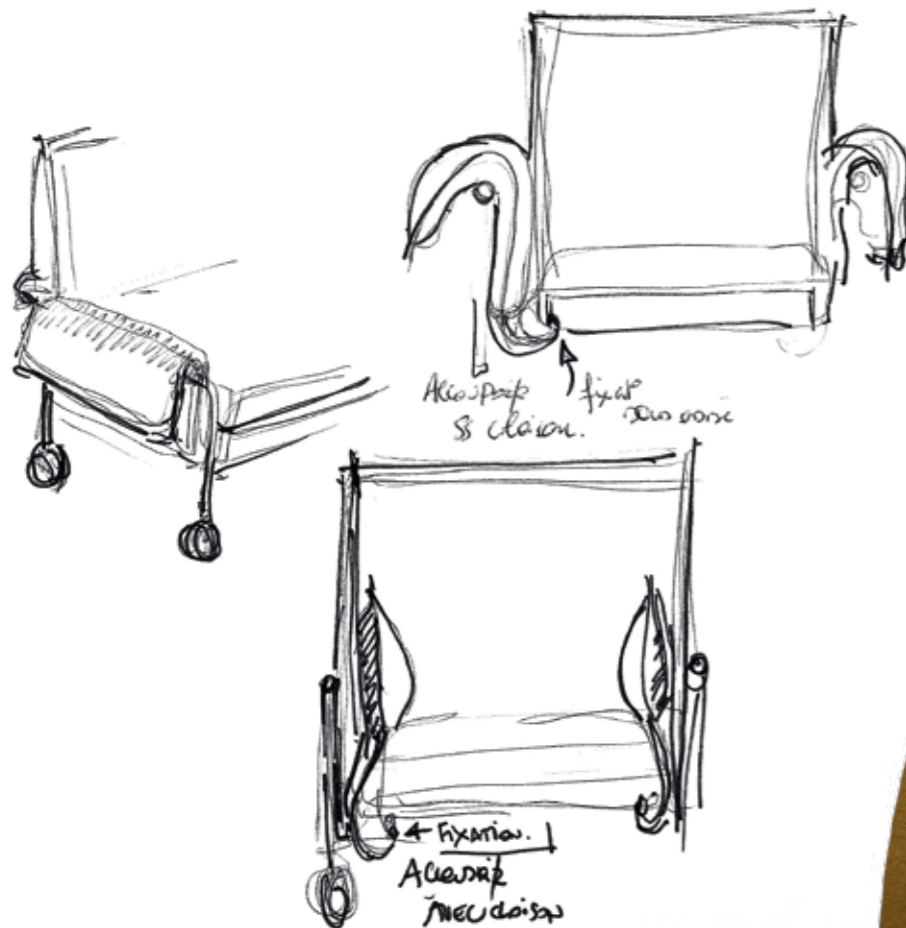

Anouk

Created by the EOL design studio

« With ANOUK we wanted to create a soft, enveloping chair as a comfortable seating solution for workspaces. »

The new ANOUK range features darts, stitching and piping inspired by clothing design.

Designed by our own creative team and produced at our factory in Normandy, France, the range perfectly illustrates EOL's expertise.

Pauline Codron
Art director EOL

Inspired by the history and values of French design, EOL's **Studio design** is a team of experts composed of an artistic director, product designers, and interior architects.

Their mission?

- › Conceive, design, and create EOL products
- › Advise you in your space planning project: listening, analyzing, creating 2D or 3D plans
- › Actively monitor trends to create a space that reflects your style.

Need help bringing your project to life? Contact us!