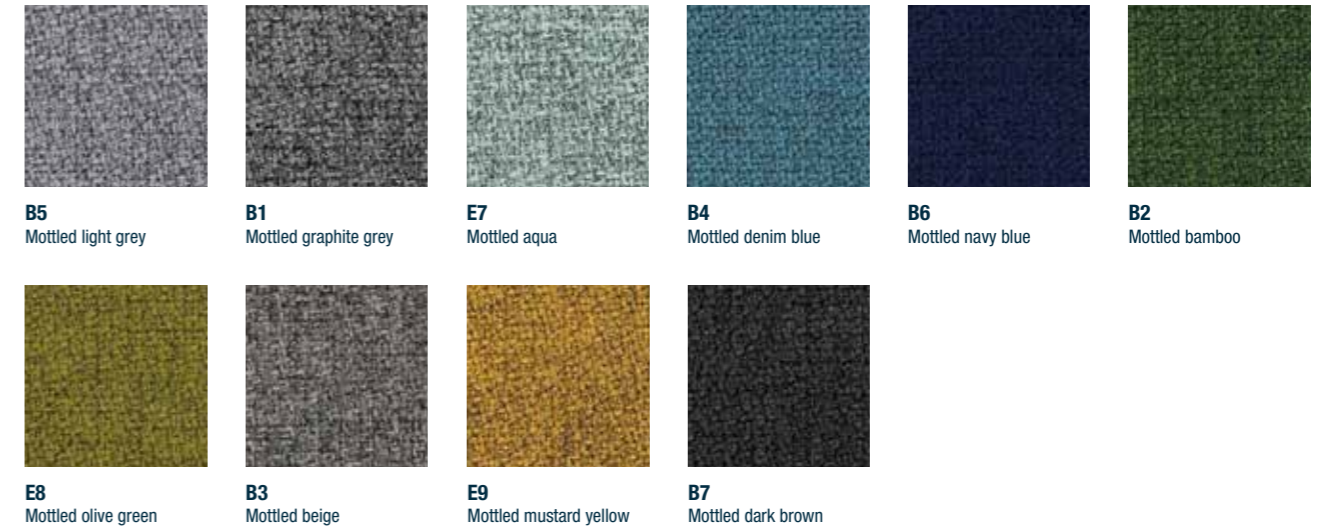

Secret - Cat. C - 76% PVC - 22% PES - 2% PU - Antibacterial protection

Fabrics - Seat and backrest

Fenice - Cat. D - 75% wool 25% PA

DA
Mottled light grey

DB
Mottled graphite grey

CQ
Black

CJ
Mottled light blue