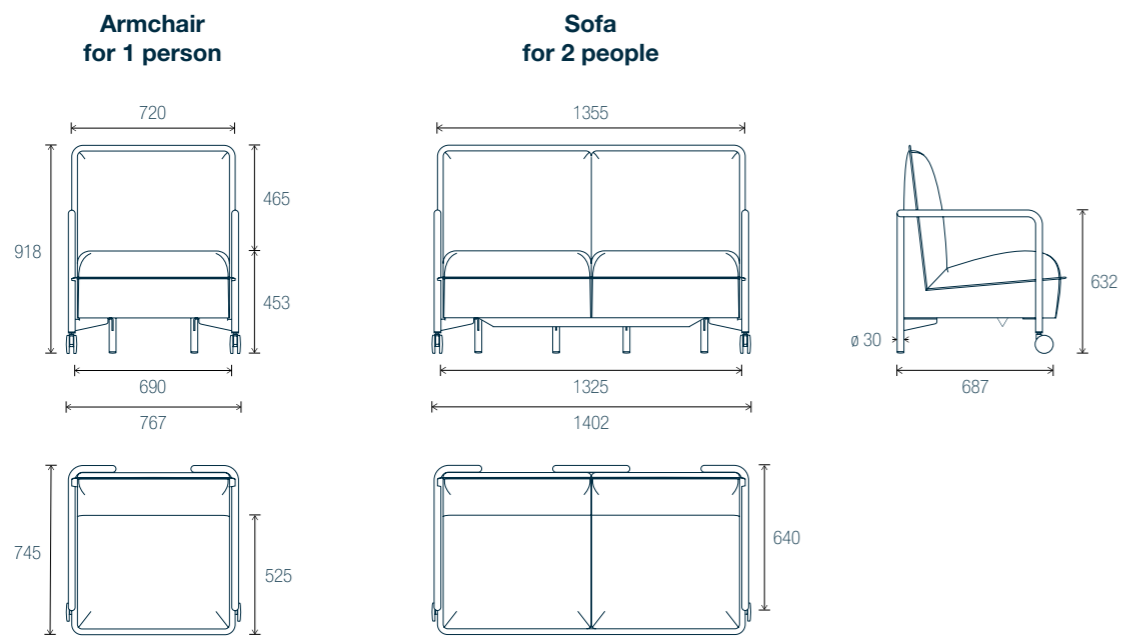

Focus

With the optional partitions, ANOUK creates a quiet corner for focused work

Eat

Combine the sofas and chairs to create pleasant dining areas, with optional partitions for privacy

Get creative with your space!

◀ **Fixed legs**

◀ **Curved lines**
Seat and structure

▶ **Castors at the front**

▶ **Armrests**
(Sold in sets of 2)

◀ **Piping trim**
Seat and backrest

◀ **Partitions with headrest**

Lounge version - Seat height 453 mm

4 fixed legs

2 fixed legs + 2 castors

Restaurant version - Seat height 517 mm

4 fixed legs

Options

Partitions

Armrests

Fabrics - Seat and backrest