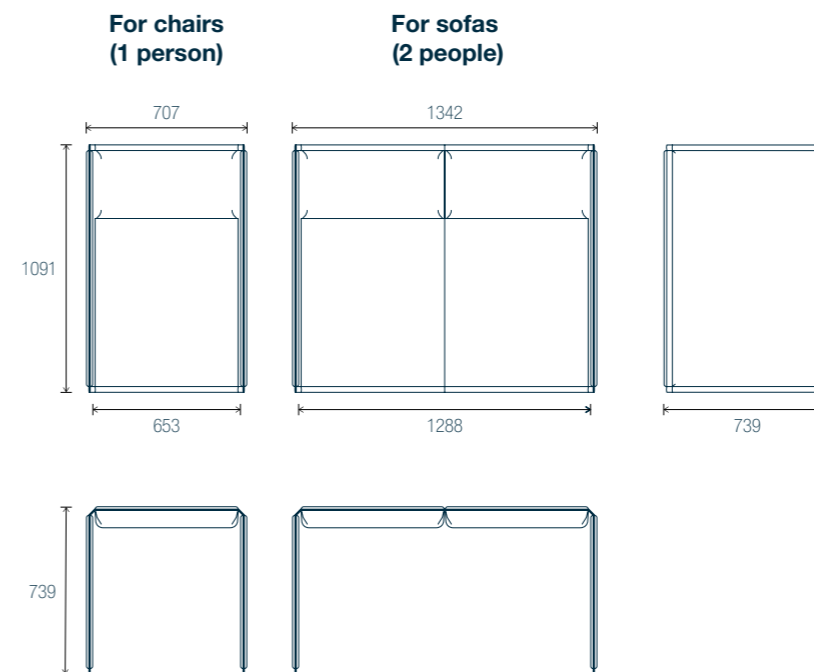

◀ **Fixed legs**

◀ **Curved lines**
Seat and structure

▶ **Castors at the front**

▶ **Armrests**
(Sold in sets of 2)

◀ **Piping trim**
Seat and backrest

◀ **Partitions with headrest**

Lounge version - Seat height 453 mm

4 fixed legs

2 fixed legs + 2 castors

Restaurant version - Seat height 517 mm

4 fixed legs

Options

Partitions

Armrests

Fabrics - Seat and backrest